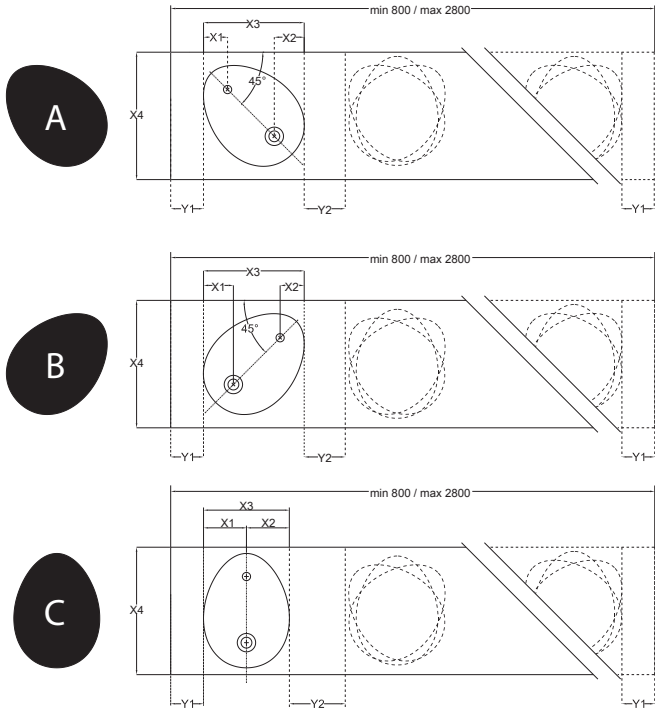

Position of the bowls in respect to the countertop

Position of bowl

Towel rail support, Product code: 80300-509

Name	Product code	Dimensions	Recommended minimum		A				B				C			
			Y1	Y2	X1	X2	X3	X4	X1	X2	X3	X4	X1	X2	X3	X4
OVO S	071-040	400x305 mm	200 mm	300 mm	90 mm	109 mm	355 mm	450 mm	109 mm	90 mm	355 mm	450 mm	153 mm	153 mm	305 mm	450 mm
OVO M	071-045	450x343 mm	200 mm	300 mm	100 mm	122 mm	400 mm	490 mm	122 mm	100 mm	400 mm	490 mm	172 mm	172 mm	343 mm	490 mm
OVO L	071-050	500x380 mm	200 mm	300 mm	110 mm	135 mm	443 mm	540 mm	135 mm	110 mm	443 mm	540 mm	190 mm	190 mm	380 mm	540 mm

Sample for order

$$\underline{T1} + \underline{300} + \underline{M/A/400} + \underline{450} + \underline{L/C/380} + \underline{300} + \underline{S/B/355} + \underline{250} = 2435$$

COUNTERTOP THICKNESS T1 / T2   * min 200 mm   TYPE / LAYOUT / X3 (S/M/L) (A/B/C) mm   * min 300 mm   TYPE / LAYOUT / X3 (S/M/L) (A/B/C) mm   * min 300 mm   TYPE / LAYOUT / X3 (S/M/L) (A/B/C) mm   * min 200 mm

* - recommended