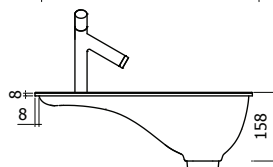

071-050 Washbasin OVO L
Semi-recessed washbasin

Material: Solid Surface
Finish: Velvety mat
Colour: Pure white
Without overflow
Dimensions (L W H): 500mm; 380 mm; 158 mm