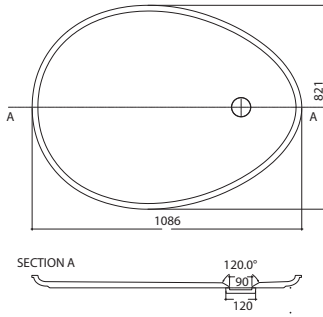

476-108 Shower OVO tray
Material: Solid Surface

Finish: Velvety mat
Colour: Pure white
Drain opening diameter 90 mm
Dimensions (L W H): 1086 mm;
821mm; 125 mm

476-120 Shower OVO S with box

Material: Solid Surface
Finish: Velvety mat
Colour: box - black; shower - pure white
Drain opening diameter 90 mm
Dimensions (L W H): 1200 mm; 900 mm; 152 mm