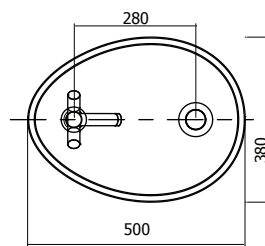

071-050 Washbasin OVO L
Semi-recessed washbasin

Material: Solid Surface
Finish: Velvety mat
Colour: Pure white
Without overflow
Dimensions (L W H): 500mm; 380 mm; 158 mm