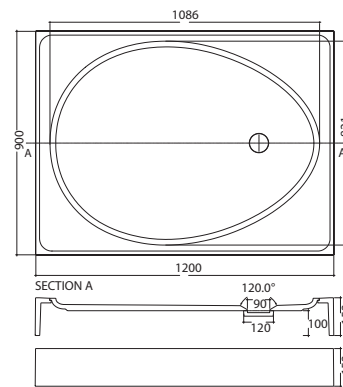

476-108 Shower OVO tray
Material: Solid Surface

Finish: Velvety mat
Colour: Pure white
Drain opening diameter 90 mm
Dimensions (L W H): 1086 mm;
821mm; 125 mm

476-120 Shower OVO S with box

Material: Solid Surface
Finish: Velvety mat
Colour: box - black; shower - pure white
Drain opening diameter 90 mm
Dimensions (L W H): 1200 mm; 900 mm; 152 mm

476-220L Shower OVO with box M, left
Material: Solid Surface

Finish: Velvety mat
Colour: box - black; shower - pure white
Drain opening diameter 90 mm
Dimensions (L W H): 2200 mm;
900 mm; 152 mm

476-220R Shower OVO with box M, right
Material: Solid Surface

Finish: Velvety mat
Colour: box - black; shower - pure white
Drain opening diameter 90 mm
Dimensions (L W H): 2200 mm;
900 mm; 152 mm

476-300-2 Shower OVO with box L, Double
Shower box with two shower trays

Material: Solid Surface
Finish: Velvety mat
Colour: box - black; shower - pure white
Drain opening diameter 90 mm
Dimensions (L W H): 3000 mm; 900 mm; 152 mm

Shower system possible layouts

Shower system possible layouts