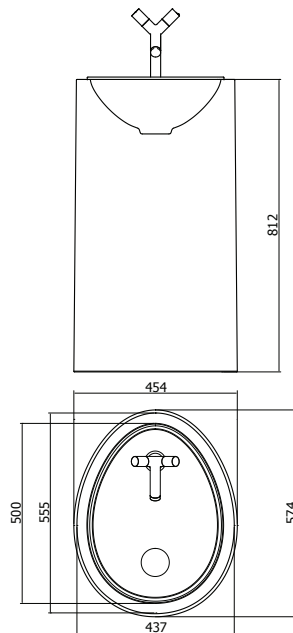

072-073L-40 Pillar OVO S, left
072-073R-40 Pillar OVO S, right
Wall-hung pillar with washbasin S, left or right

Material: Solid Surface
Finish: Velvety mat
Colour: pillar - black; washbasin - pure white
Pillar prepared for wall drain connection
Washbasin without overflow
Dimensions (L W H): 466 mm; 370 mm; 300 mm

073-040L-45 Pillar OVO M, left
073-040R-45 Pillar OVO M, right
Wall-hung pillar with washbasin M, left or right

Material: Solid Surface
Finish: Velvety mat
Colour: pillar - black; washbasin - pure white
Pillar prepared for wall drain connection
Washbasin without overflow
Dimensions (L W H): 517 mm; 409 mm; 406 mm

Material: Solid Surface
Finish: Velvety mat
Colour: pillar - black; washbasin - pure white
Pillar prepared for floor drain connection (wall drain connection at request)
Washbasin without overflow
Dimensions (L W H): 574 mm; 437 mm; 812 mm