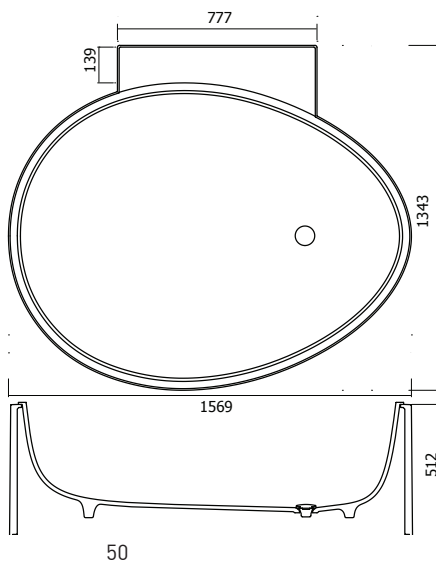

Material: Solid Surface
Finish: Velvety mat
Colour: box - black; shower - pure white
Drain opening diameter 90 mm
Dimensions (L W H): 3000 mm; 900 mm; 152 mm

Shower system possible layouts

Shower system possible layouts

In case you need a layout which is not marked on scheme, please ask your reseller for more possible solutions.

475-150 Bathtub OVO

Material: Solid Surface

Finish: Velvety mat
Colour: Pure white
Drain opening diameter 78 mm
Dimensions (L W H): 1500 mm;
1132 mm; 520 mm

* For integration only

475-157 Bath OVO with pillar

Material: Solid Surface

Finish: Velvety mat
Colour: Pillar - black; bathtub -
pure white
Drain opening diameter 78 mm
Dimensions (L W H): 1569 mm;
1201 mm; 512 mm

**475-157L Bath OVO integrat-
ed into the pillar with faucet
island, left**

Material: Solid Surface

Finish: Velvety mat
Colour: Pillar - black; bathtub -
pure white
Drain opening diameter 78 mm
Dimensions (L W H): 1569 mm;
1345 mm; 512 mm