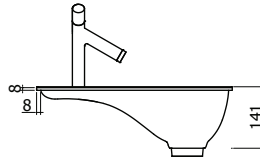

071-045 Washbasin OVO M
Semi-recessed washbasin

Material: Solid Surface
Finish: Velvety mat
Colour: Pure white
Without overflow
Dimensions (L W H): 450mm; 343 mm; 141 mm