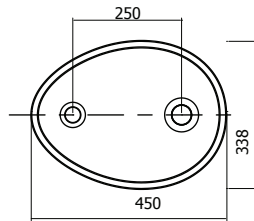

071-045 Washbasin OVO M
Semi-recessed washbasin

Material: Solid Surface
Finish: Velvety mat
Colour: Pure white
Without overflow
Dimensions (L W H): 450mm; 343 mm; 141 mm