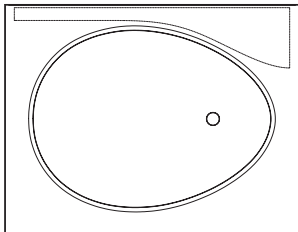

Faucet position possibilities

Without faucet

Faucet on long side