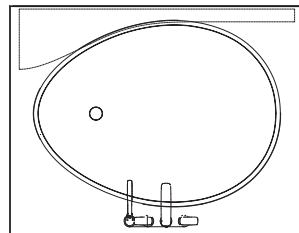

Material: Solid Surface

Finish: Velvety mat
Colour: Box - black; bathtub - pure white
Drain opening diameter 78 mm
Dimensions (L W H): 1800 mm; 1309 mm; 512 mm

NB! Please specify the type and position of the faucet openings.

Material: Solid Surface

Finish: Velvety mat
Colour: Box - black; bathtub - pure white
Drain opening diameter 78 mm
Dimensions (L W H): 1800 mm; 1309 mm; 512 mm

NB! Please specify the type and position of the faucet openings.

Material: Solid Surface

Finish: Velvety mat
Colour: Box - black; bathtub - pure white
Drain opening diameter 78 mm
Dimensions (L W H): 1800 mm; 1309 mm; 512 mm

NB! Please specify the type and position of the faucet openings.

Faucet position possibilities

Faucet on long side