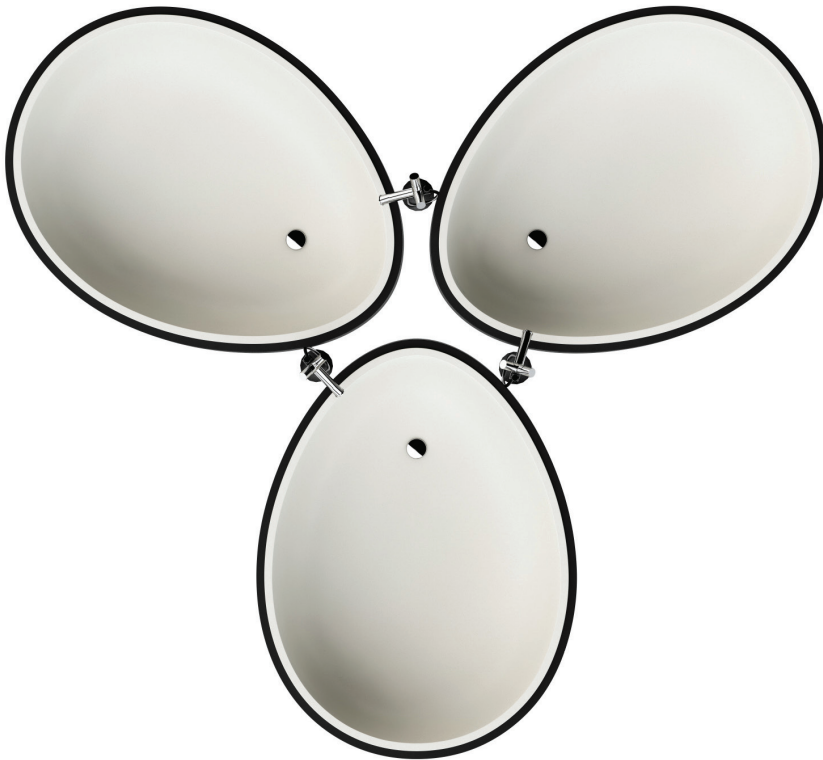

Bath

OVO SPA collection is our contribution to the development of world's bathroom design.

It is something that compels to keep looking at! It is ultimate concept of emotional and functional match providing you both vitality and comfort in use.