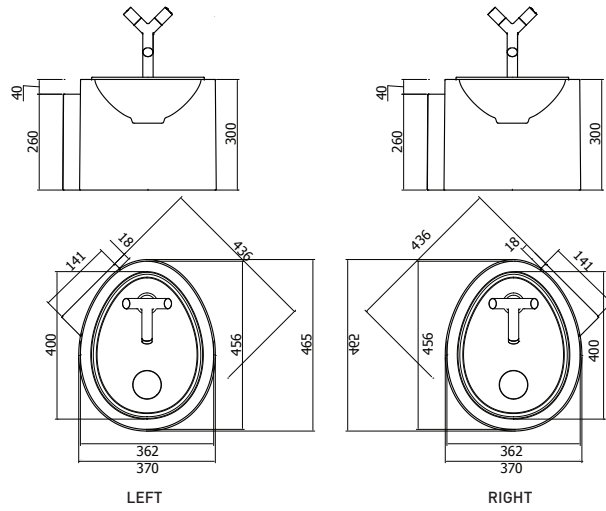

Material: Solid Surface
Finish: Velvety mat
Colour: Pure white
Without overflow
Dimensions (L W H): 450mm; 343 mm; 141 mm

071-050 Washbasin OVO L
Semi-recessed washbasin

Material: Solid Surface
Finish: Velvety mat
Colour: Pure white
Without overflow
Dimensions (L W H): 500mm; 380 mm; 158 mm

072-073L-40 Pillar OVO S, left
072-073R-40 Pillar OVO S, right
 Wall-hung pillar with washbasin S, left or right

Material: Solid Surface
 Finish: Velvety mat
 Colour: pillar - black; washbasin - pure white
 Pillar prepared for wall drain connection
 Washbasin without overflow
 Dimensions (L W H): 466 mm; 370 mm; 300 mm