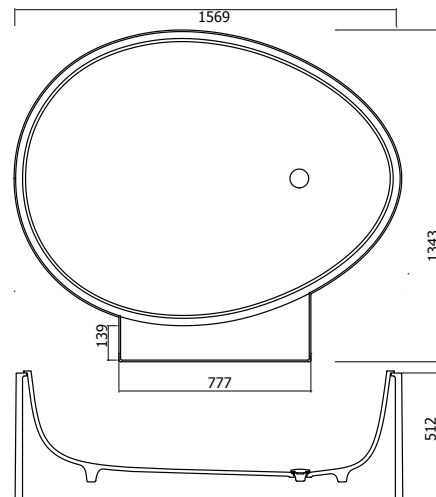

Finish: Velvety mat
Colour: box - black; shower - pure white
Drain opening diameter 90 mm
Dimensions (L W H): 2200 mm;
900 mm; 152 mm

476-300-2 Shower OVO with box L, Double
Shower box with two shower trays

Material: Solid Surface
Finish: Velvety mat
Colour: box - black; shower - pure white
Drain opening diameter 90 mm
Dimensions (L W H): 3000 mm; 900 mm; 152 mm

Shower system possible layouts

Shower system possible layouts

**475-157L Bath OVO integrat-
ed into the pillar with faucet
island, left**

Material: Solid Surface

Finish: Velvety mat
Colour: Pillar - black; bathtub -
pure white
Drain opening diameter 78 mm
Dimensions (L W H): 1569 mm;
1345 mm; 512 mm

**475-157R Bath OVO integrat-
ed into the pillar with faucet is-
land, right**

Material: Solid Surface

Finish: Velvety mat
Colour: Pillar - black; bathtub -
pure white
Drain opening diameter 78 mm
Dimensions (L W H): 1569 mm;
1345 mm; 512 mm