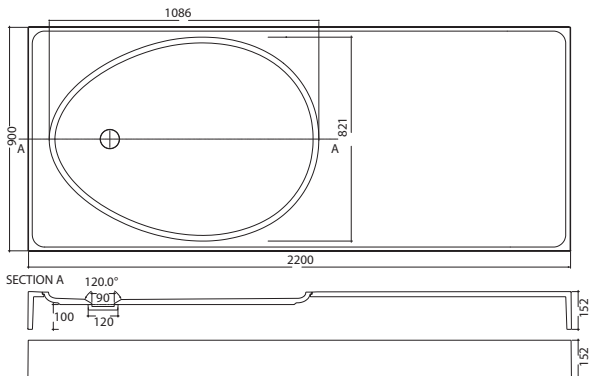

476-108 Shower OVO tray
Material: Solid Surface

Finish: Velvety mat
Colour: Pure white
Drain opening diameter 90 mm
Dimensions (L W H): 1086 mm;
821mm; 125 mm

476-120 Shower OVO S with box

Material: Solid Surface
Finish: Velvety mat
Colour: box - black; shower - pure white
Drain opening diameter 90 mm
Dimensions (L W H): 1200 mm; 900 mm; 152 mm

476-220L Shower OVO with box M, left
Material: Solid Surface

Finish: Velvety mat
Colour: box - black; shower - pure white
Drain opening diameter 90 mm
Dimensions (L W H): 2200 mm;
900 mm; 152 mm

476-220R Shower OVO with box M, right
Material: Solid Surface

Finish: Velvety mat
Colour: box - black; shower - pure white
Drain opening diameter 90 mm
Dimensions (L W H): 2200 mm;
900 mm; 152 mm

476-300-2 Shower OVO with box L, Double
Shower box with two shower trays

Material: Solid Surface
Finish: Velvety mat
Colour: box - black; shower - pure white
Drain opening diameter 90 mm
Dimensions (L W H): 3000 mm; 900 mm; 152 mm

Shower system possible layouts

Shower system possible layouts