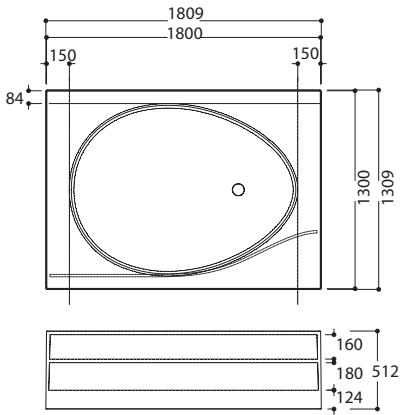

Material: Solid Surface
Finish: Velvety mat
Colour: box - black; shower - pure white
Drain opening diameter 90 mm
Dimensions (L W H): 3000 mm; 900 mm; 152 mm

Shower system possible layouts

Shower system possible layouts

In case you need a layout which is not marked on scheme, please ask your reseller for more possible solutions.

475-150 Bathtub OVO

Material: Solid Surface

Finish: Velvety mat
Colour: Pure white
Drain opening diameter 78 mm
Dimensions (L W H): 1500 mm;
1132 mm; 520 mm

**475-157L Bath OVO integrat-
ed into the pillar with faucet
island, left**

Material: Solid Surface

Finish: Velvety mat
Colour: Pillar - black; bathtub -
pure white
Drain opening diameter 78 mm
Dimensions (L W H): 1569 mm;
1345 mm; 512 mm

**475-157R Bath OVO integrat-
ed into the pillar with faucet is-
land, right**

Material: Solid Surface

Finish: Velvety mat
Colour: Pillar - black; bathtub -
pure white
Drain opening diameter 78 mm
Dimensions (L W H): 1569 mm;
1345 mm; 512 mm