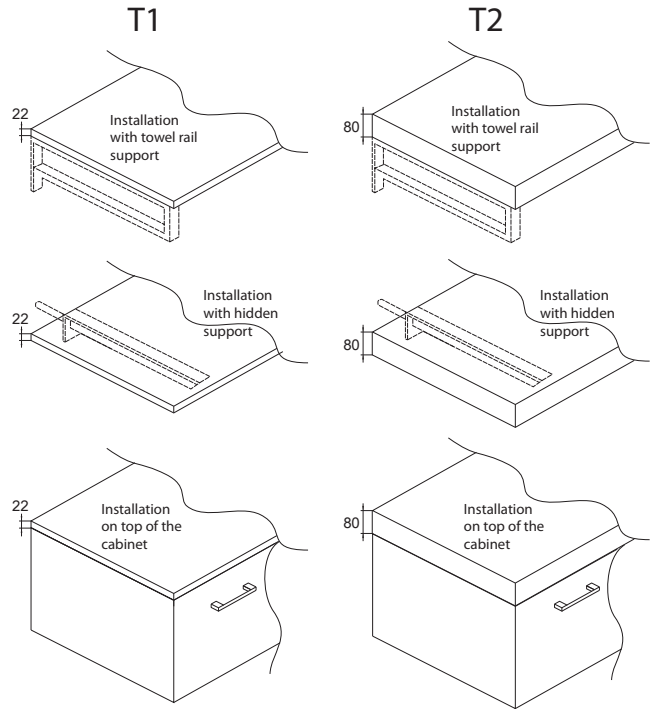

Position of the bowls in respect to the countertop

Position of bowl

Towel rail support, Product code: 80300-509

Name	Product code	Dimensions	Recommended minimum		A				B				C			
			Y1	Y2	X1	X2	X3	X4	X1	X2	X3	X4	X1	X2	X3	X4
OVO S	071-040	400x305 mm	200 mm	300 mm	90 mm	109 mm	355 mm	450 mm	109 mm	90 mm	355 mm	450 mm	153 mm	153 mm	305 mm	450 mm
OVO M	071-045	450x343 mm	200 mm	300 mm	100 mm	122 mm	400 mm	490 mm	122 mm	100 mm	400 mm	490 mm	172 mm	172 mm	343 mm	490 mm
OVO L	071-050	500x380 mm	200 mm	300 mm	110 mm	135 mm	443 mm	540 mm	135 mm	110 mm	443 mm	540 mm	190 mm	190 mm	380 mm	540 mm

Sample for order

$$\underline{T1} + \underline{300} + \underline{M/A/400} + \underline{450} + \underline{L/C/380} + \underline{300} + \underline{S/B/355} + \underline{250} = 2435$$

COUNTERTOP THICKNESS T1 / T2   * min 200 mm   TYPE / LAYOUT / X3 (S/M/L) (A/B/C) mm   * min 300 mm   TYPE / LAYOUT / X3 (S/M/L) (A/B/C) mm   * min 300 mm   TYPE / LAYOUT / X3 (S/M/L) (A/B/C) mm   * min 200 mm

* - recommended