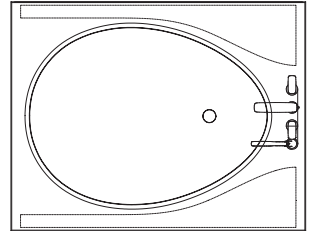

NB! Please specify the type and position of the faucet openings.

475-180 Bath OVO integrated into the box with shelves on both side

Material: Solid Surface

Finish: Velvety mat
 Colour: Box - black; bathtub - pure white
 Drain opening diameter 78 mm
 Dimensions (L W H): 1800 mm; 1309 mm; 512 mm

NB! Please specify the type and position of the faucet openings.

Faucet position possibilities

Without faucet

Faucet on long side

Faucet on short side

CreaCore – innovative material by CreaCore Stone Production