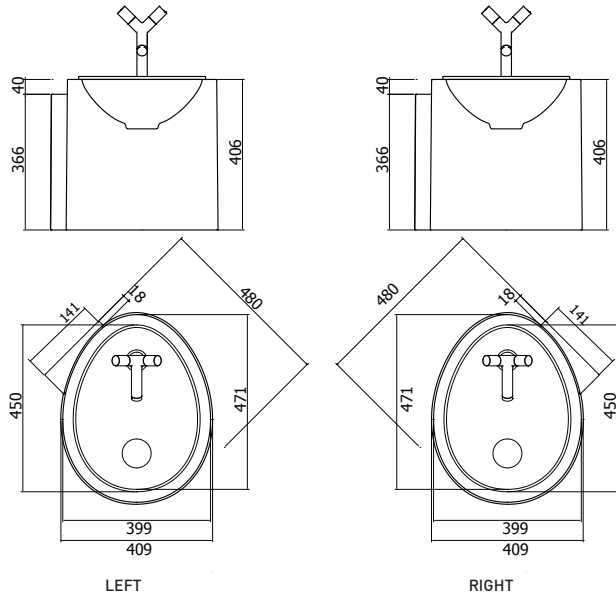

Material: Solid Surface
Finish: Velvety mat
Colour: pillar - black; washbasin - pure white
Pillar prepared for wall drain connection
Washbasin without overflow
Dimensions (L W H): 517 mm; 409 mm; 406 mm

073-081-50 Pillar OVO L
Self-standing pillar L with washbasin

Material: Solid Surface
Finish: Velvety mat
Colour: pillar - black; washbasin - pure white
Pillar prepared for floor drain connection (wall drain connection at request)
Washbasin without overflow
Dimensions (L W H): 574 mm; 437 mm; 812 mm