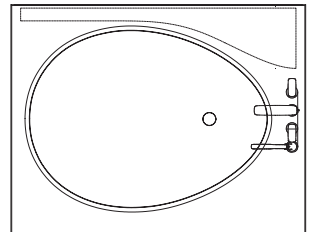

NB! Please specify the type and position of the faucet openings.

475-180 Bath OVO integrated into the box with shelves on both side

Material: Solid Surface

Finish: Velvety mat
 Colour: Box - black; bathtub - pure white
 Drain opening diameter 78 mm
 Dimensions (L W H): 1800 mm; 1309 mm; 512 mm

NB! Please specify the type and position of the faucet openings.

Faucet position possibilities

Without faucet

Faucet on long side

Faucet on short side

CreaCore – innovative material by CreaCore Stone Production