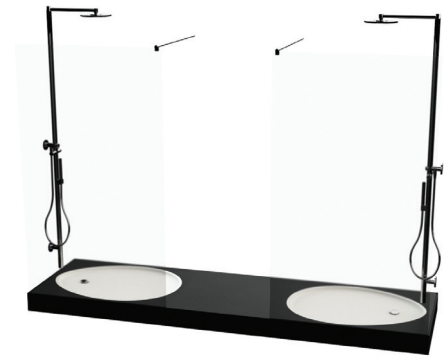

Finish: Velvety mat
Colour: box - black; shower - pure white
Drain opening diameter 90 mm
Dimensions (L W H): 2200 mm;
900 mm; 152 mm

476-300-2 Shower OVO with box L, Double
Shower box with two shower trays

Material: Solid Surface
Finish: Velvety mat
Colour: box - black; shower - pure white
Drain opening diameter 90 mm
Dimensions (L W H): 3000 mm; 900 mm; 152 mm

Shower system possible layouts

Shower system possible layouts