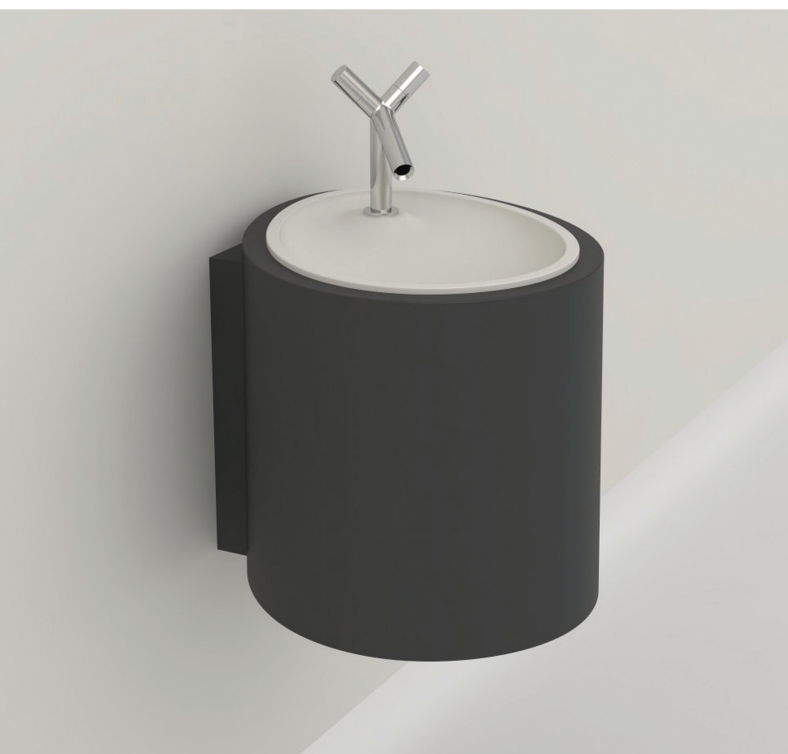

The washbasins made of pure white solid surface with velvety mat finish.

They are beautiful from every angle of view: above, side or below.