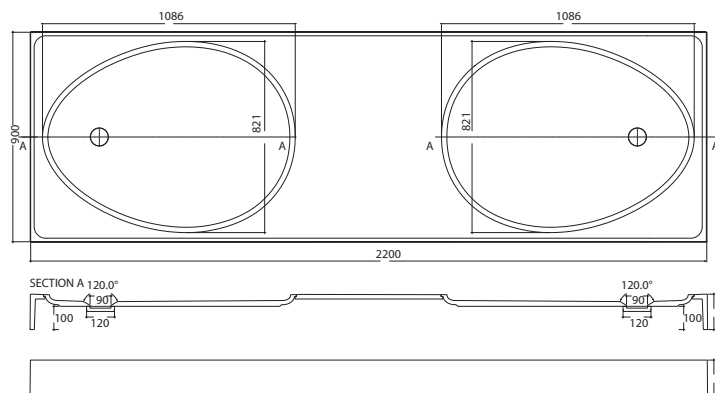

476-108 Shower OVO tray
Material: Solid Surface

Finish: Velvety mat
Colour: Pure white
Drain opening diameter 90 mm
Dimensions (L W H): 1086 mm;
821mm; 125 mm

476-120 Shower OVO S with box

Material: Solid Surface
Finish: Velvety mat
Colour: box - black; shower - pure white
Drain opening diameter 90 mm
Dimensions (L W H): 1200 mm; 900 mm; 152 mm

476-220L Shower OVO with box M, left
Material: Solid Surface

Finish: Velvety mat
Colour: box - black; shower - pure white
Drain opening diameter 90 mm
Dimensions (L W H): 2200 mm;
900 mm; 152 mm

476-220R Shower OVO with box M, right
Material: Solid Surface

Finish: Velvety mat
Colour: box - black; shower - pure white
Drain opening diameter 90 mm
Dimensions (L W H): 2200 mm;
900 mm; 152 mm

476-300-2 Shower OVO with box L, Double
Shower box with two shower trays

Material: Solid Surface
Finish: Velvety mat
Colour: box - black; shower - pure white
Drain opening diameter 90 mm
Dimensions (L W H): 3000 mm; 900 mm; 152 mm

Shower system possible layouts

Shower system possible layouts