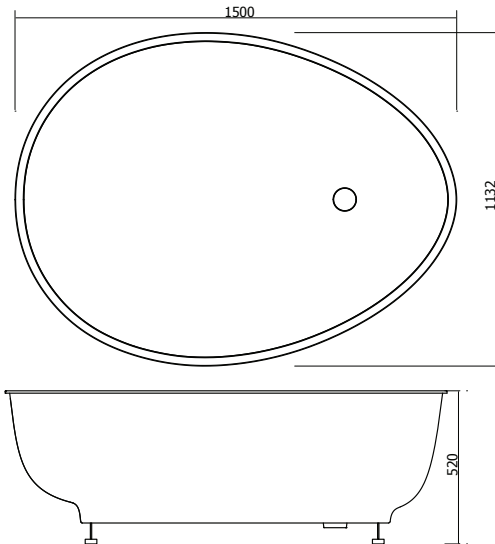

Finish: Velvety mat
Colour: box - black; shower - pure white
Drain opening diameter 90 mm
Dimensions (L W H): 2200 mm;
900 mm; 152 mm

476-300-2 Shower OVO with box L, Double
Shower box with two shower trays

Material: Solid Surface
Finish: Velvety mat
Colour: box - black; shower - pure white
Drain opening diameter 90 mm
Dimensions (L W H): 3000 mm; 900 mm; 152 mm

Shower system possible layouts

Shower system possible layouts

In case you need a layout which is not marked on scheme, please ask your reseller for more possible solutions.

475-150 Bathtub OVO

Material: Solid Surface

Finish: Velvety mat
Colour: Pure white
Drain opening diameter 78 mm
Dimensions (L W H): 1500 mm;
1132 mm; 520 mm