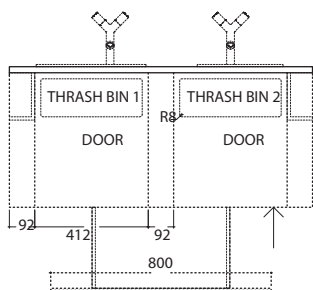

074-110-40 Island countertop OVO S

Island S for washbasins

Material: Solid Surface
Finish: Velvety mat
Colour: black
Dimensions [L W H]: 1100 mm; 1110 mm; 22 mm

NB! The island countertop's base unit and its functionality layout shown are indicative only. The concept is under development. For individual solution, please send your request to our sales department.