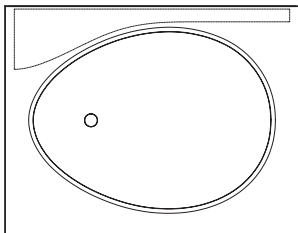

Faucet position possibilities

Without faucet

Faucet on long side