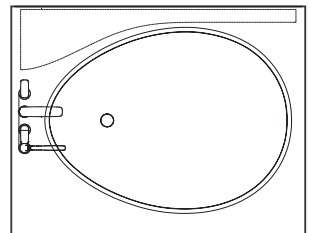

NB! Please specify the type and position of the faucet openings.

475-180 Bath OVO integrated into the box with shelves on both side

Material: Solid Surface

Finish: Velvety mat
 Colour: Box - black; bathtub - pure white
 Drain opening diameter 78 mm
 Dimensions (L W H): 1800 mm; 1309 mm; 512 mm

NB! Please specify the type and position of the faucet openings.

Faucet position possibilities

Without faucet

Faucet on long side

Faucet on short side

CreaCore – innovative material by CreaCore Stone Production