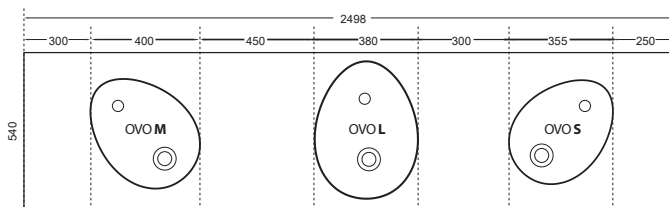

Position of the bowls in respect to the countertop

Position of bowl

Name	Product code	Dimensions	Recommended minimum		A				B				C			
			Y1	Y2	X1	X2	X3	X4	X1	X2	X3	X4	X1	X2	X3	X4
OVO S	071-040	400x305 mm	200 mm	300 mm	90 mm	109 mm	355 mm	450 mm	109 mm	90 mm	355 mm	450 mm	153 mm	153 mm	305 mm	450 mm
OVO M	071-045	450x343 mm	200 mm	300 mm	100 mm	122 mm	400 mm	490 mm	122 mm	100 mm	400 mm	490 mm	172 mm	172 mm	343 mm	490 mm
OVO L	071-050	500x380 mm	200 mm	300 mm	110 mm	135 mm	443 mm	540 mm	135 mm	110 mm	443 mm	540 mm	190 mm	190 mm	380 mm	540 mm

Sample for order

$$\underline{T1} + \underline{300} + \underline{M/A/400} + \underline{450} + \underline{L/C/380} + \underline{300} + \underline{S/B/355} + \underline{250} = 2435$$

COUNTERTOP THICKNESS T1 / T2   * min 200 mm   TYPE / LAYOUT / X3 (S/M/L) (A/B/C) mm   * min 300 mm   TYPE / LAYOUT / X3 (S/M/L) (A/B/C) mm   * min 300 mm   TYPE / LAYOUT / X3 (S/M/L) (A/B/C) mm   * min 200 mm

* - recommended