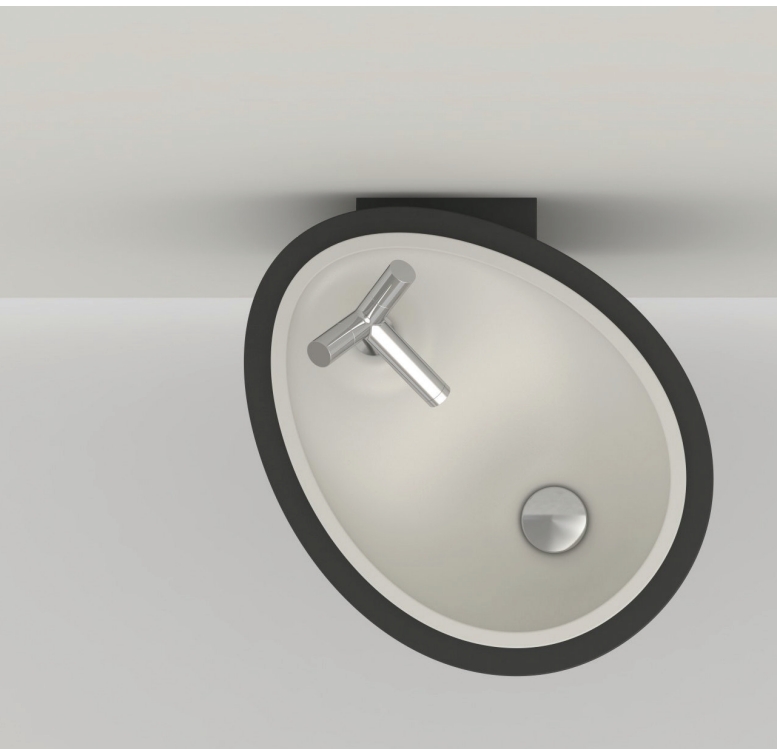

OVO SPA washbasin is a masterpiece, perfect in every single detail. The most exciting washbasin in the generation. Bold and sophisticated in design, that's innovative, relevant, extremely comfortable and intuitive in use. Nothing else looks like it, feels like it.

Together with other accomplishing products it creates a perfect linkage of functional objects in your bathroom.

Eye-catching curves and dramatic inner lines is something to delight. Washbasins' organic shape is the pride of any bathroom.

OVO pillars are available in different sizes: Small (S) – wall-hang model, Medium (M) – wall-hang model and Large (L) free standing.