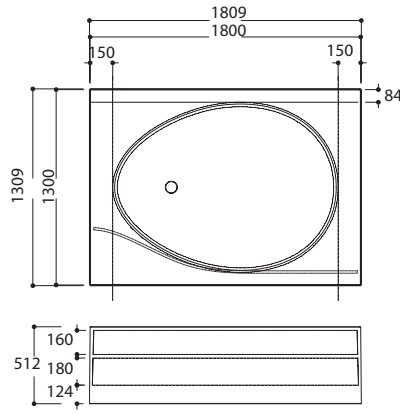

475-180L Bath OVO integrated into the box with shelves on the left side

Material: Solid Surface

Finish: Velvety mat
Colour: Box - black; bathtub - pure white
Drain opening diameter 78 mm
Dimensions (L W H): 1800 mm; 1309 mm; 512 mm

NB! Please specify the type and position of the faucet openings.