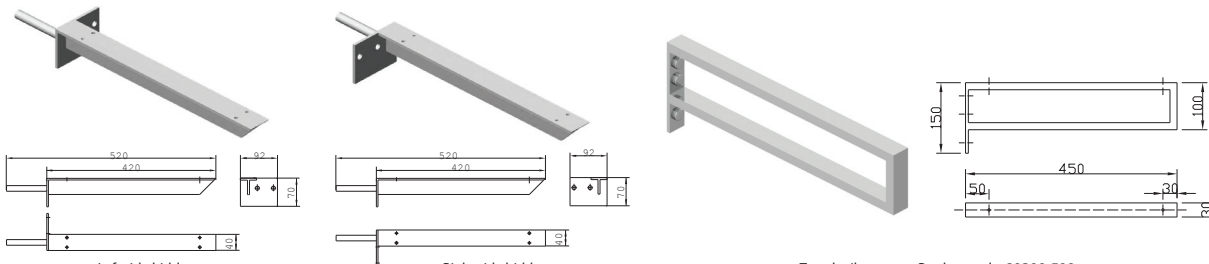

Position of the bowls in respect to the countertop

Position of bowl

Towel rail support, Product code: 80300-509

Name	Product code	Dimensions	Recommended minimum		A				B				C			
			Y1	Y2	X1	X2	X3	X4	X1	X2	X3	X4	X1	X2	X3	X4
OVO S	071-040	400x305 mm	200 mm	300 mm	90 mm	109 mm	355 mm	450 mm	109 mm	90 mm	355 mm	450 mm	153 mm	153 mm	305 mm	450 mm
OVO M	071-045	450x343 mm	200 mm	300 mm	100 mm	122 mm	400 mm	490 mm	122 mm	100 mm	400 mm	490 mm	172 mm	172 mm	343 mm	490 mm
OVO L	071-050	500x380 mm	200 mm	300 mm	110 mm	135 mm	443 mm	540 mm	135 mm	110 mm	443 mm	540 mm	190 mm	190 mm	380 mm	540 mm

Sample for order

$$\underline{T1} + \underline{300} + \underline{M/A/400} + \underline{450} + \underline{L/C/380} + \underline{300} + \underline{S/B/355} + \underline{250} = 2435$$

COUNTERTOP THICKNESS T1 / T2   * min 200 mm   TYPE / LAYOUT / X3 (S/M/L) (A/B/C) mm   * min 300 mm   TYPE / LAYOUT / X3 (S/M/L) (A/B/C) mm   * min 300 mm   TYPE / LAYOUT / X3 (S/M/L) (A/B/C) mm   * min 200 mm

* - recommended