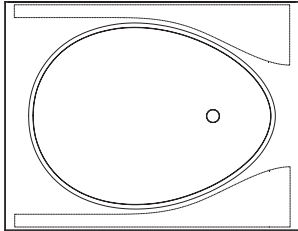

Faucet position possibilities

Without faucet

Faucet on long side