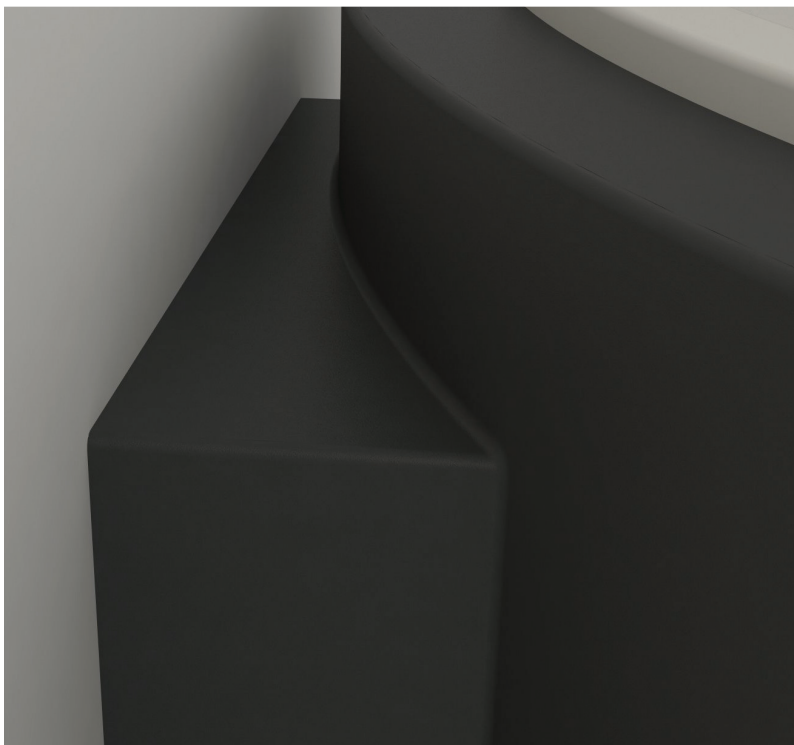

The washbasins made of pure white solid surface with velvety mat finish.

They are beautiful from every angle of view: above, side or below.