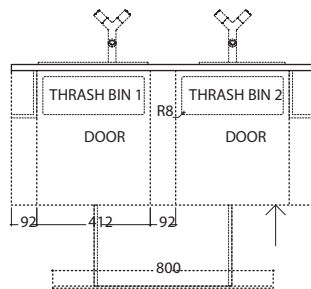

074-210-50 Island countertop OVO L

Island L for washbasins

Material: Solid Surface
Finish: Velvety mat
Colour: black
Dimensions [L W H]: 2100 mm; 1110 mm; 22 mm

NB! The island countertop's base unit and its functionality layout shown are indicative only. The concept is under development. For individual solution, please send your request to our sales department.