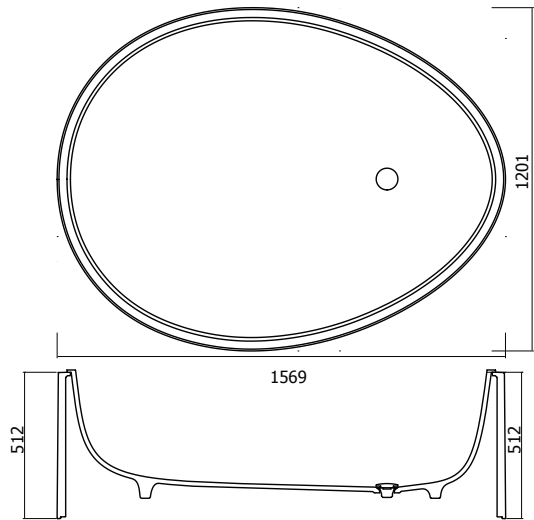

Finish: Velvety mat
Colour: box - black; shower - pure white
Drain opening diameter 90 mm
Dimensions (L W H): 2200 mm;
900 mm; 152 mm

476-300-2 Shower OVO with box L, Double
Shower box with two shower trays

Material: Solid Surface
Finish: Velvety mat
Colour: box - black; shower - pure white
Drain opening diameter 90 mm
Dimensions (L W H): 3000 mm; 900 mm; 152 mm

Shower system possible layouts

Shower system possible layouts

In case you need a layout which is not marked on scheme, please ask your reseller for more possible solutions.

475-150 Bathtub OVO

Material: Solid Surface

Finish: Velvety mat
Colour: Pure white
Drain opening diameter 78 mm
Dimensions (L W H): 1500 mm;
1132 mm; 520 mm

* For integration only

475-157 Bath OVO with pillar

Material: Solid Surface

Finish: Velvety mat
Colour: Pillar - black; bathtub -
pure white
Drain opening diameter 78 mm
Dimensions (L W H): 1569 mm;
1201 mm; 512 mm