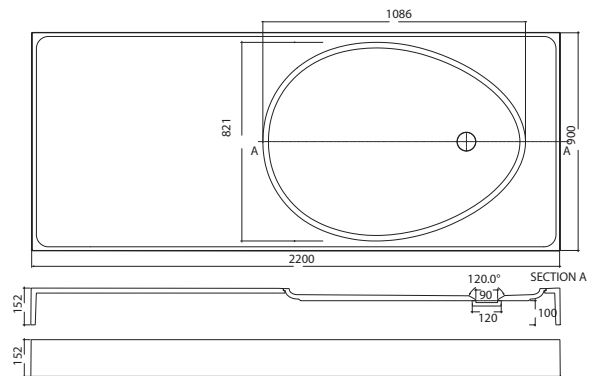

476-108 Shower OVO tray
Material: Solid Surface

Finish: Velvety mat
Colour: Pure white
Drain opening diameter 90 mm
Dimensions (L W H): 1086 mm;
821mm; 125 mm

476-120 Shower OVO S with box

Material: Solid Surface
Finish: Velvety mat
Colour: box - black; shower - pure white
Drain opening diameter 90 mm
Dimensions (L W H): 1200 mm; 900 mm; 152 mm

476-220L Shower OVO with box M, left
Material: Solid Surface

Finish: Velvety mat
Colour: box - black; shower - pure white
Drain opening diameter 90 mm
Dimensions (L W H): 2200 mm;
900 mm; 152 mm

476-220R Shower OVO with box M, right
Material: Solid Surface

Finish: Velvety mat
Colour: box - black; shower - pure white
Drain opening diameter 90 mm
Dimensions (L W H): 2200 mm;
900 mm; 152 mm

476-300-2 Shower OVO with box L, Double
Shower box with two shower trays

Material: Solid Surface
Finish: Velvety mat
Colour: box - black; shower - pure white
Drain opening diameter 90 mm
Dimensions (L W H): 3000 mm; 900 mm; 152 mm

Shower system possible layouts

Shower system possible layouts