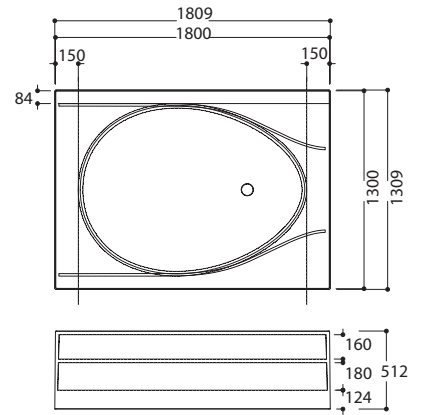

**475-157R Bath OVO integrat-
ed into the pillar with faucet is-
land, right**

Material: Solid Surface

Finish: Velvety mat
Colour: Pillar - black; bathtub -
pure white
Drain opening diameter 78 mm
Dimensions (L W H): 1569 mm;
1345 mm; 512 mm

475-180R Bath OVO integrated into the box with shelves on the right side

Material: Solid Surface

Finish: Velvety mat
 Colour: Box - black; bathtub - pure white
 Drain opening diameter 78 mm
 Dimensions (L W H): 1800 mm; 1309 mm; 512 mm

NB! Please specify the type and position of the faucet openings.

475-180L Bath OVO integrated into the box with shelves on the left side

Material: Solid Surface

Finish: Velvety mat
 Colour: Box - black; bathtub - pure white
 Drain opening diameter 78 mm
 Dimensions (L W H): 1800 mm; 1309 mm; 512 mm

NB! Please specify the type and position of the faucet openings.

475-180 Bath OVO integrated into the box with shelves on both side

Material: Solid Surface

Finish: Velvety mat
 Colour: Box - black; bathtub - pure white
 Drain opening diameter 78 mm
 Dimensions (L W H): 1800 mm; 1309 mm; 512 mm