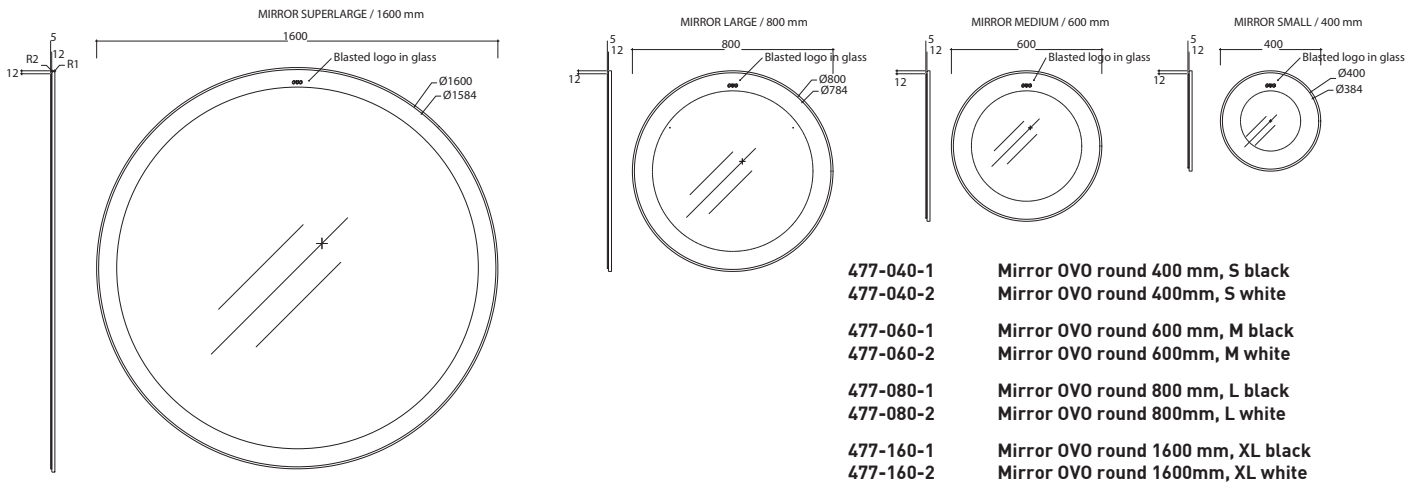

Towel rail support, Product code: 80300-509

Name	Product code	Dimensions	Recommended minimum		A				B				C			
			Y1	Y2	X1	X2	X3	X4	X1	X2	X3	X4	X1	X2	X3	X4
OVO S	071-040	400x305 mm	200 mm	300 mm	90 mm	109 mm	355 mm	450 mm	109 mm	90 mm	355 mm	450 mm	153 mm	153 mm	305 mm	450 mm
OVO M	071-045	450x343 mm	200 mm	300 mm	100 mm	122 mm	400 mm	490 mm	122 mm	100 mm	400 mm	490 mm	172 mm	172 mm	343 mm	490 mm
OVO L	071-050	500x380 mm	200 mm	300 mm	110 mm	135 mm	443 mm	540 mm	135 mm	110 mm	443 mm	540 mm	190 mm	190 mm	380 mm	540 mm

* - recommended

Round 5mm thick beveled mirror mounted on 12 mm thick Solid Surface base, available in black and white colour. Sizes: Small (S), Medium (M), Large (L) and Extra Large (XL).

500-S01 Grooving works for glass