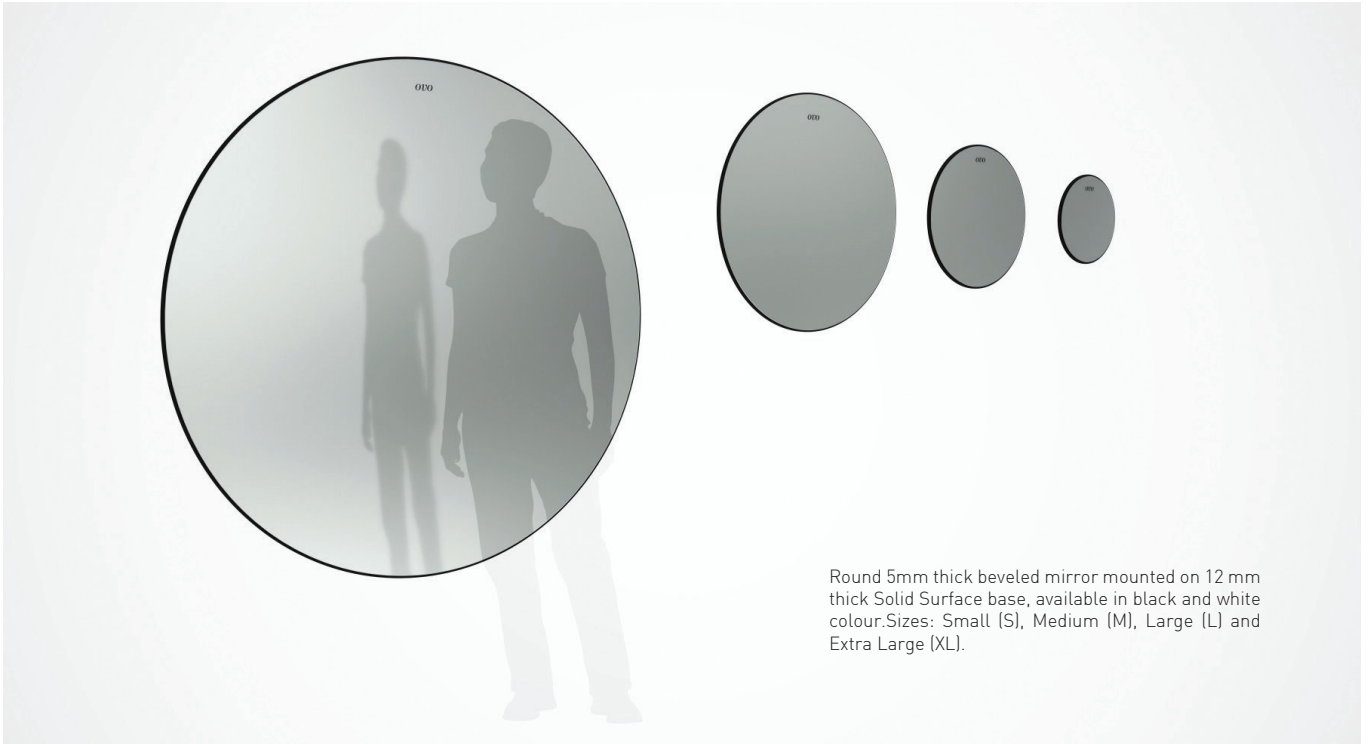

Round 5mm thick beveled mirror mounted on 12 mm thick Solid Surface base, available in black and white colour. Sizes: Small (S), Medium (M), Large (L) and Extra Large (XL).