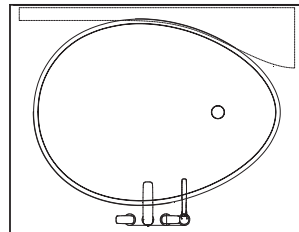

Material: Solid Surface

Finish: Velvety mat
Colour: Box - black; bathtub - pure white
Drain opening diameter 78 mm
Dimensions (L W H): 1800 mm; 1309 mm; 512 mm

NB! Please specify the type and position of the faucet openings.

Material: Solid Surface

Finish: Velvety mat
Colour: Box - black; bathtub - pure white
Drain opening diameter 78 mm
Dimensions (L W H): 1800 mm; 1309 mm; 512 mm

NB! Please specify the type and position of the faucet openings.

Material: Solid Surface

Finish: Velvety mat
Colour: Box - black; bathtub - pure white
Drain opening diameter 78 mm
Dimensions (L W H): 1800 mm; 1309 mm; 512 mm

NB! Please specify the type and position of the faucet openings.

Faucet position possibilities

Faucet on long side