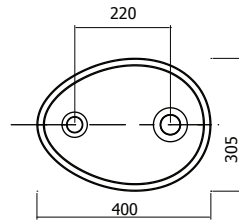

Material: Solid Surface
Finish: Velvety mat
Colour: Pure white
Without overflow
Dimensions (L W H): 400mm; 305 mm; 125 mm