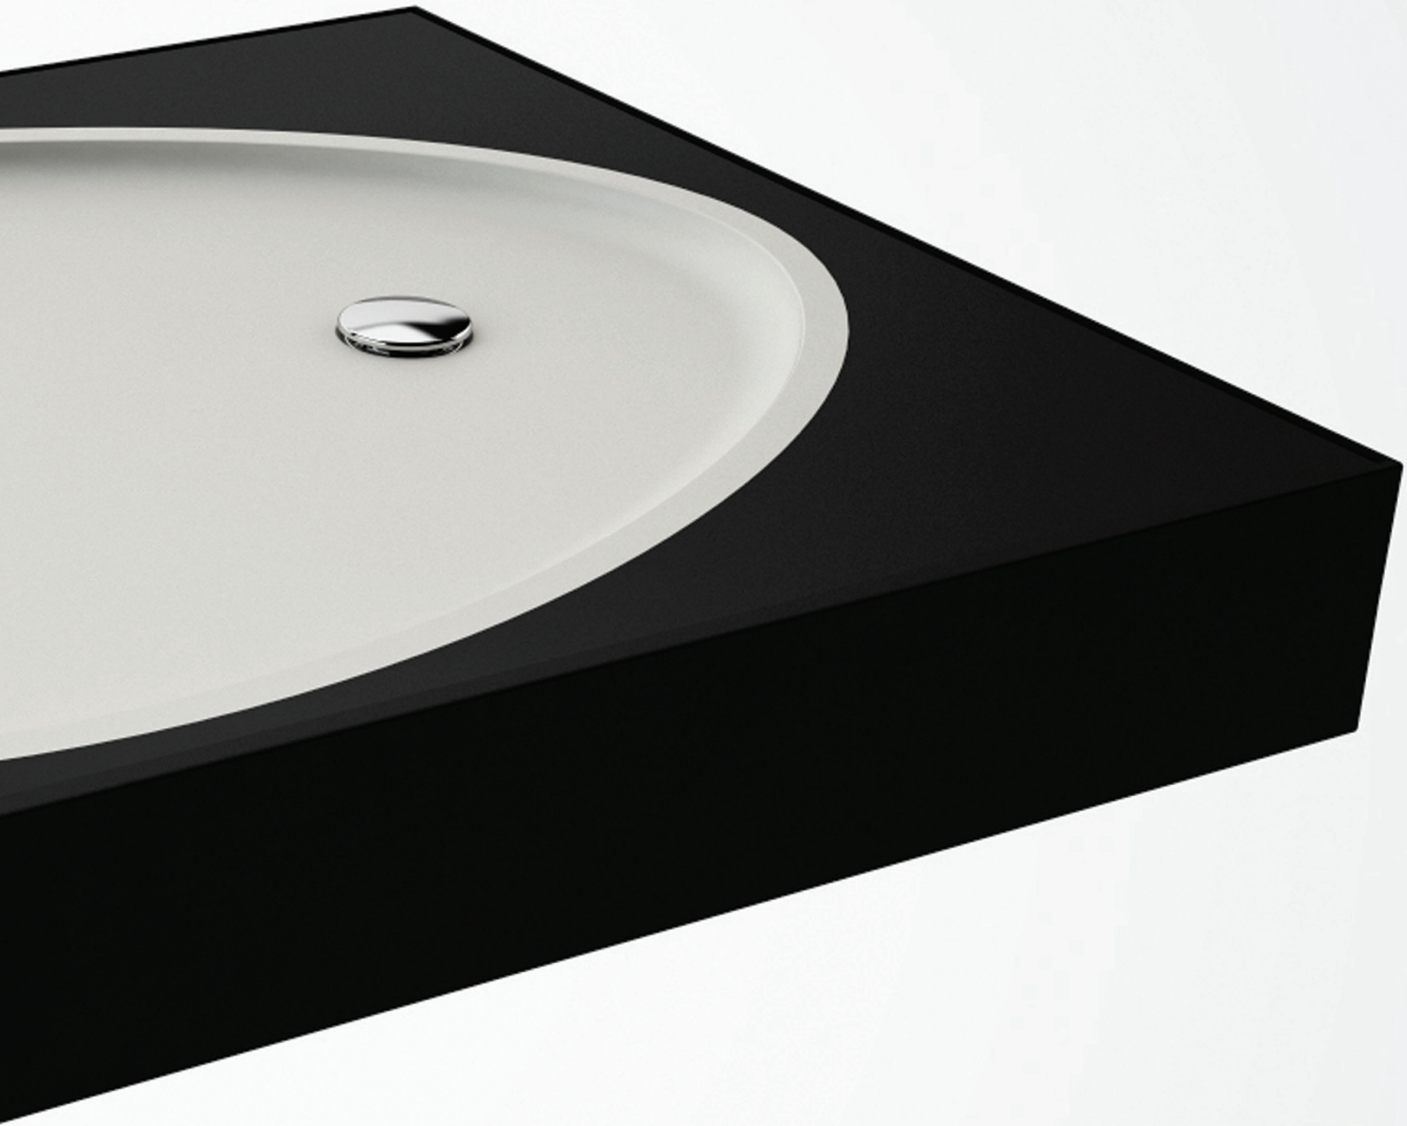

Countertops

Customize the length of the countertop; pick needed width and number of the washbasins. Integrate and enjoy.

ovo

SPA

OVO

OVO countertop has all what you might need from a surface.

The black countertop to emphasize the look of pure white washbasins. Velvety mat finish, durable, non-porous surface and a craftsmanship approach that ensures easy maintenance.

ovo

SPA

OVO SPA shower systems provide exact solution with a purpose of wellbeing and refresh. The products are highly aimed to be a part of sustainable, wise way of living with no compromise to the aesthetic, beautiful design.

Refresh yourself and clear your mind.

Shower

Ovo Shower systems are available in several standard dimensions as well as custom designs to suit your personal preferences. The tray is installed in to the box or straight into the floor are the minimalistic solutions in both aspects: functional and aesthetic.