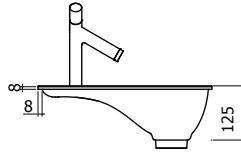

Also with deck mounted spout if required. Openings for the tap and accessories could be made according to your request.

Bathtub made of solid surface material, with overflow drain and standard waste plug.